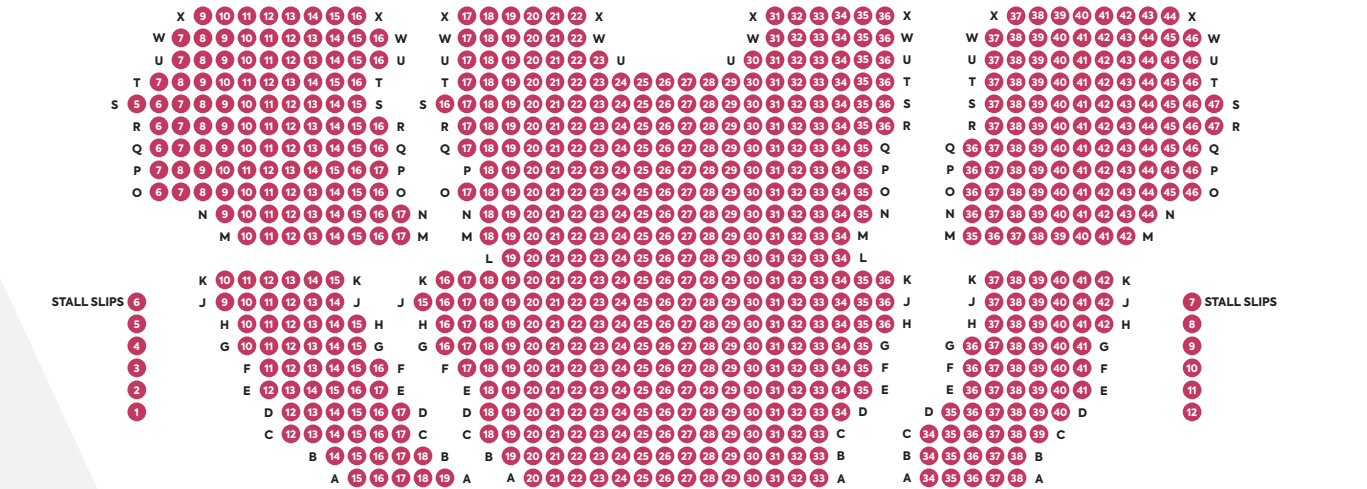

BALCONY

GRAND CIRCLE

ROYAL CIRCLE

STALLS

STAGE