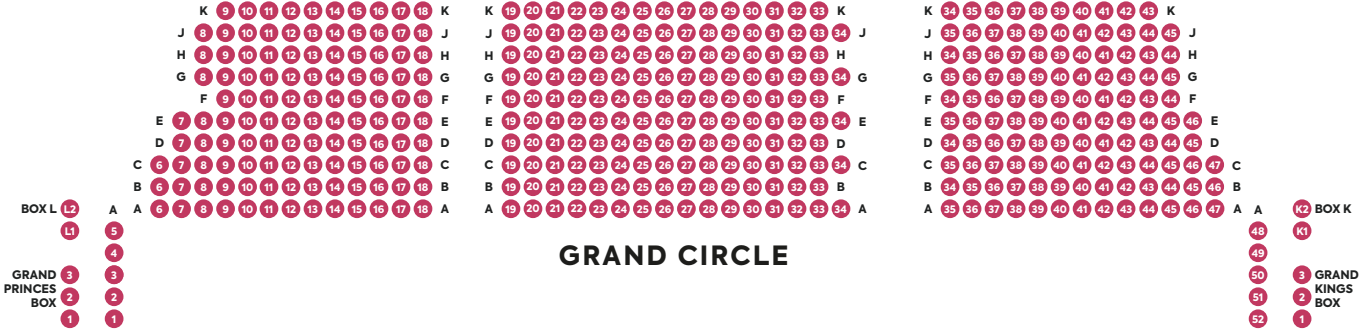

BALCONY

GRAND CIRCLE

ROYAL CIRCLE

STALLS

STAGE